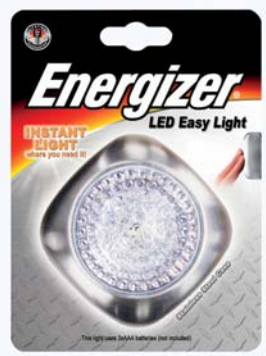

EASY LIGHT LED

LCM2AA LED METAL LIGHT 2AA

KEY POINTS

- Reliable Nichia LEDs (Japan technology)
- Textured surface for firm grip
- Handy - flashlight fits nicely in hand
- Strong metal casing that lasts
- Great for rugged use
- Bright white light - 55 lumens light output
- 1.35 hours* of bright light per set of batteries
- Using 2 x Energizer® Max AA batteries

PL314 EASY LIGHT LED

KEY POINTS

- 1 x Nichia white LED
- Practically never needs replacing
- Virtually unbreakable
- Energy saving so batteries last longer
- Easy ON/OFF
- Simply press on center piece to switch light ON and OFF
- Versatile
- Comes with 2 mounting plates for easy attachment to any surfaces
- Stainless steel casing
- Multi-reflector lens
- For wide & smooth illumination
- Compact and sleek design
- 55 hours runtime per set of batteries
- Uses 3 x AAA batteries

NEW LISTINGS

LED Metal Light 2AA
Easy Light LED

CODE

LCM2AA
PL314

BARCODE

4891138926043
4891138930620

PACK

4
4